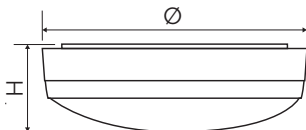

9W $\Rightarrow$ $\frac{16}{W}$ Energy Saving
44%

12W $\Rightarrow$ $\frac{28}{W}$ Energy Saving
57%

Quality Assured
Product Warranty¹
3 Year

On site
Warranty¹
1 Year

Colour Rendering
Index²
85

Lumens
Maintenance Ratio³
L80 B10

Water & Dust
Protected
IP65

Operating
Hours
30,000

Technical Specification	
Construction	Polycarbonate body and lens
Driver	BELL
LED Chip	Samsung
Input Voltage	220 - 240V
Power Factor	> 0.9
Operating Temp	-20°C to +40°C
Standard	CE & UKCA